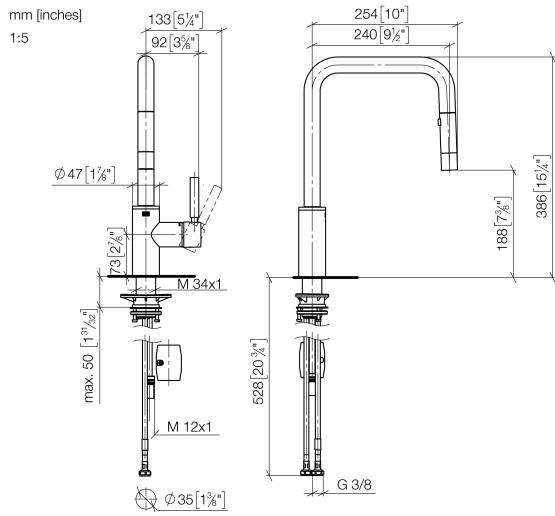

33 870 861

- 240mm projection
- pivotable spout 360°
- Optional swivel limiter available with swivel limiter set 12 823 970 90
- laminar and spray flow
- 1800 mm metal shower hose
- sprayface with anti-scaling system
- max. flow 10.4 l/min at 3 bar flow pressure
- lead-free
- This product can help a building meet the requirements of Green Building Rating Systems, e.g. LEED®, BREEAM®, DGNB

Recommended miscellaneous

Swivel limitation set -

12 823 970 90

Recommended miscellaneous

Strainer waste with control handle - Chrome

10 712 970-00

Recommended miscellaneous

Dispenser without rosette - Chrome

82 424 970-00

33 870 861

Flow rate chart

Certificates

LGA_38641.

Belgaqua_24-005-
27_3.

33 870 861

Spare parts list

No.	Item Number	Name	Quantity used	Delivery time
1	90 12 11 148 00-00	shower	1	10
2	04 30 02 120 00-00	hose	1	10
3	90 28 22 308 00-00	spout	1	-
Spare part can no longer be ordered, please order the replacement item				
4	09 28 10 160 90	ring	2	2
5	09 18 40 186 90	sleeve	1	2
6	90 15 05 064 05 90	cartridge	1	2
7	09 14 10 190 90	seal	1	2
8	09 28 30 030-00	cover	1	10
9	90 20 66 027 00-00	handle	1	10
10	04 30 11 040 00 90	fixing set	1	2
11	09 20 93 056 90	insert	1	2
12	04 30 04 100 00 90	hose	2	2
13	04 28 20 067 00 90	pipe	1	2
14	90 24 03 253 00 90	adaptor	1	2
15	04 21 50 010 00 90	accessories	1	2