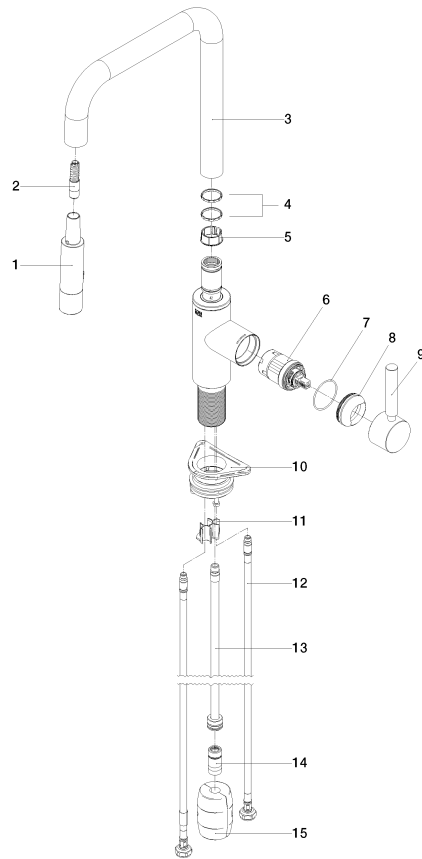

33 870 861

- 240mm projection
- pivotable spout 360°
- Optional swivel limiter available with swivel limiter set 12 823 970 90
- laminar and spray flow
- 1800 mm metal shower hose
- sprayface with anti-scaling system
- max. flow 10.4 l/min at 3 bar flow pressure
- lead-free
- This product can help a building meet the requirements of Green Building Rating Systems, e.g. LEED®, BREEAM®, DGNB

Recommended miscellaneous

Swivel limitation set -

12 823 970 90

Recommended miscellaneous

Strainer waste with control handle - Chrome

10 712 970-00

Recommended miscellaneous

Dispenser without rosette - Chrome

82 424 970-00

33 870 861

Flow rate chart

Certificates

LGA_38641.

Belgaqua_24-005-
27_3.

33 870 861

Spare parts list

No.	Item Number	Name	Quantity used	Delivery time
1	90 12 11 148 00-00	shower	1	10
2	04 30 02 120 00-00	hose	1	10
3	90 28 22 308 00-00	spout	1	-
Spare part can no longer be ordered, please order the replacement item				
4	09 28 10 160 90	ring	2	2
5	09 18 40 186 90	sleeve	1	2
6	90 15 05 064 05 90	cartridge	1	2
7	09 14 10 190 90	seal	1	2
8	09 28 30 030-00	cover	1	10
9	90 20 66 027 00-00	handle	1	10
10	04 30 11 040 00 90	fixing set	1	2
11	09 20 93 056 90	insert	1	2
12	04 30 04 100 00 90	hose	2	2
13	04 28 20 067 00 90	pipe	1	2
14	90 24 03 253 00 90	adaptor	1	2
15	04 21 50 010 00 90	accessories	1	2